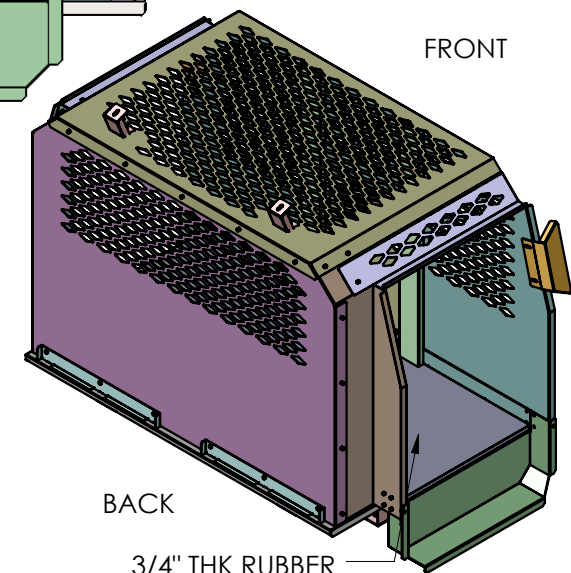

Package should also include
1 pair of window cover and
door cover (see sheet2)

- Hardware List:**
- 85 Sets of
 - 1/4-20 x 3/4" Button Head Screws
 - 1/4-20 Lock Washer
 - 1/4-20 Flat Washer
 - 2 Sets of
 - 1/4-20 x 1" Carriage Bolts
 - 1/4-20 Flat Washers
 - 1/4-20 Nyloc Nuts
 - 6 of #10-32 x 1/2" Flat Head Screws
 - 20 Sets of
 - #10-32 x 1/2" RD Head Screws
 - #10-32 Lock Washer
 - #10-32 Flat Washer
 - 22- \varnothing 3/16" GP3/8" Alum Rivets
 - 2-#10 Fender Washers

SECTION B-B
SCALE 1 : 16

REV.	DESCRIPTION	BY	DATE	APPROVED
DRAWN	NAME MQ	DATE 22SEPT15	ELECTRONICS CO., LTD. DANDR-ANSI-A REV2 APRIL 1, 2009 SIZE A	
CHECKED	AD	22SEPT15	Path: \\server-file\data\M\MECH_DESIGN\Ford 2015 F-250 K9 Kennel\K9 Kennel\... File: 934-0723A Date: Thursday, September 24, 2015 11:30:32 AM	
THE INFORMATION CONTAINED WITHIN THIS DRAWING IS PROPRIETARY AND CONFIDENTIAL. AND IS THE SOLE PROPERTY OF DandR ELECTRONICS CO. LTD. IT MAY NOT BE REPRODUCED AT WHOLE OR IN PART WITHOUT THE WRITTEN PERMISSION OF DandR ELECTRONICS CO. LTD.			DESCRIPTION: K9 Kennel Single Dog For Ford F-250 Crew Cab Pick up	
MFG. NO.		CATALOG. NO.		
934-0723A				
USED ON:		SHEET 1 OF 2		
FINISH Midnight Black Wrinkle		MATERIAL 1/8" THK ALUM / 12 GA CRS		REV. 0

REV.	DESCRIPTION	BY	DATE	APPROVED

DRAWN	NAME MQ	DATE 22SEPT15	ELECTRONICS CO., LTD.	DANDR-ANSI-A REV2 APRIL 1, 2009	SIZE A
CHECKED	AD	22SEPT15	Path: \\server-file\data\M\MECH_DESIGN\Ford 2015 F-250 K9 Kennel\K9 Kennel\... File: 934-0723A Date: Thursday, September 24, 2015 11:30:32 AM		
THE INFORMATION CONTAINED WITHIN THIS DRAWING IS PROPRIETARY AND CONFIDENTIAL. AND IS THE SOLE PROPERTY OF DANDR ELECTRONICS CO. LTD. IT MAY NOT BE REPRODUCED AT WHOLE OR IN PART WITHOUT THE WRITTEN PERMISSION OF DANDR ELECTRONICS CO. LTD.			DESCRIPTION: K9 Kennel Single Dog For Ford F-250 Crew Cab Pick up		
MFG. NO. 934-0723A			CATALOG. NO.		
USED ON:			SHEET 2 OF 2		
FINISH Midnight Black Wrinkle	MATERIAL 1/8" THK ALUM / 12 GA CRS			REV. 0	