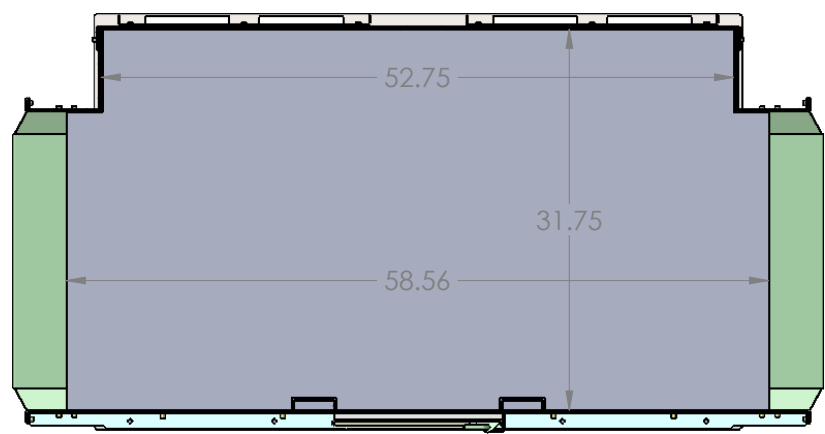

Package should also include
1 pair of window cover and
door cover (see sheet2)

- Hardware List:**
- 85 Sets of
 - 1/4-20 x 3/4" Button Head Screws
 - 1/4-20 Lock Washer
 - 1/4-20 Flat Washer
 - 2 Sets of
 - 1/4-20 x 1" Carriage Bolts
 - 1/4-20 Flat Washers
 - 1/4-20 Nyloc Nuts
 - 6 of #10-32 x 1/2" Flat Head Screws
 - 20 Sets of
 - #10-32 x 1/2" RD Head Screws
 - #10-32 Lock Washer
 - #10-32 Flat Washer
 - 22- \varnothing 3/16" GP3/8" Alum Rivets
 - 2-#10 Fender Washers

SECTION B-B
SCALE 1 : 16

REV.	DESCRIPTION	BY	DATE	APPROVED
DRAWN	NAME MQ	DATE 22SEPT15	ELECTRONICS CO., LTD. DANDR-ANSI-A REV2 APRIL 1, 2009 SIZE A	
CHECKED	AD	22SEPT15	Path: \\server-file\data\M\MECH_DESIGN\Ford 2015 F-250 K9 Kennel\K9 Kennel\... File: 934-0723A Date: Thursday, September 24, 2015 11:30:32 AM	
THE INFORMATION CONTAINED WITHIN THIS DRAWING IS PROPRIETARY AND CONFIDENTIAL. AND IS THE SOLE PROPERTY OF DandR ELECTRONICS CO. LTD. IT MAY NOT BE REPRODUCED AT WHOLE OR IN PART WITHOUT THE WRITTEN PERMISSION OF DandR ELECTRONICS CO. LTD.			DESCRIPTION: K9 Kennel Single Dog For Ford F-250 Crew Cab Pick up	
MFG. NO.		CATALOG. NO.		
934-0723A				
USED ON:		SHEET 1 OF 2		
FINISH Midnight Black Wrinkle		MATERIAL 1/8" THK ALUM / 12 GA CRS		REV. 0

REV.	DESCRIPTION	BY	DATE	APPROVED

DRAWN	NAME MQ	DATE 22SEPT15	ELECTRONICS CO., LTD.	DANDR-ANSI-A REV2 APRIL 1, 2009	SIZE A
CHECKED	AD	22SEPT15	Path: \\server-file\data\M\MECH_DESIGN\Ford 2015 F-250 K9 Kennel\K9 Kennel\... File: 934-0723A Date: Thursday, September 24, 2015 11:30:32 AM		
THE INFORMATION CONTAINED WITHIN THIS DRAWING IS PROPRIETARY AND CONFIDENTIAL. AND IS THE SOLE PROPERTY OF DANDR ELECTRONICS CO. LTD. IT MAY NOT BE REPRODUCED AT WHOLE OR IN PART WITHOUT THE WRITTEN PERMISSION OF DANDR ELECTRONICS CO. LTD.			DESCRIPTION: K9 Kennel Single Dog For Ford F-250 Crew Cab Pick up		
MFG. NO. 934-0723A			CATALOG. NO.		
USED ON:			SHEET 2 OF 2		
FINISH Midnight Black Wrinkle	MATERIAL 1/8" THK ALUM / 12 GA CRS			REV. 0	