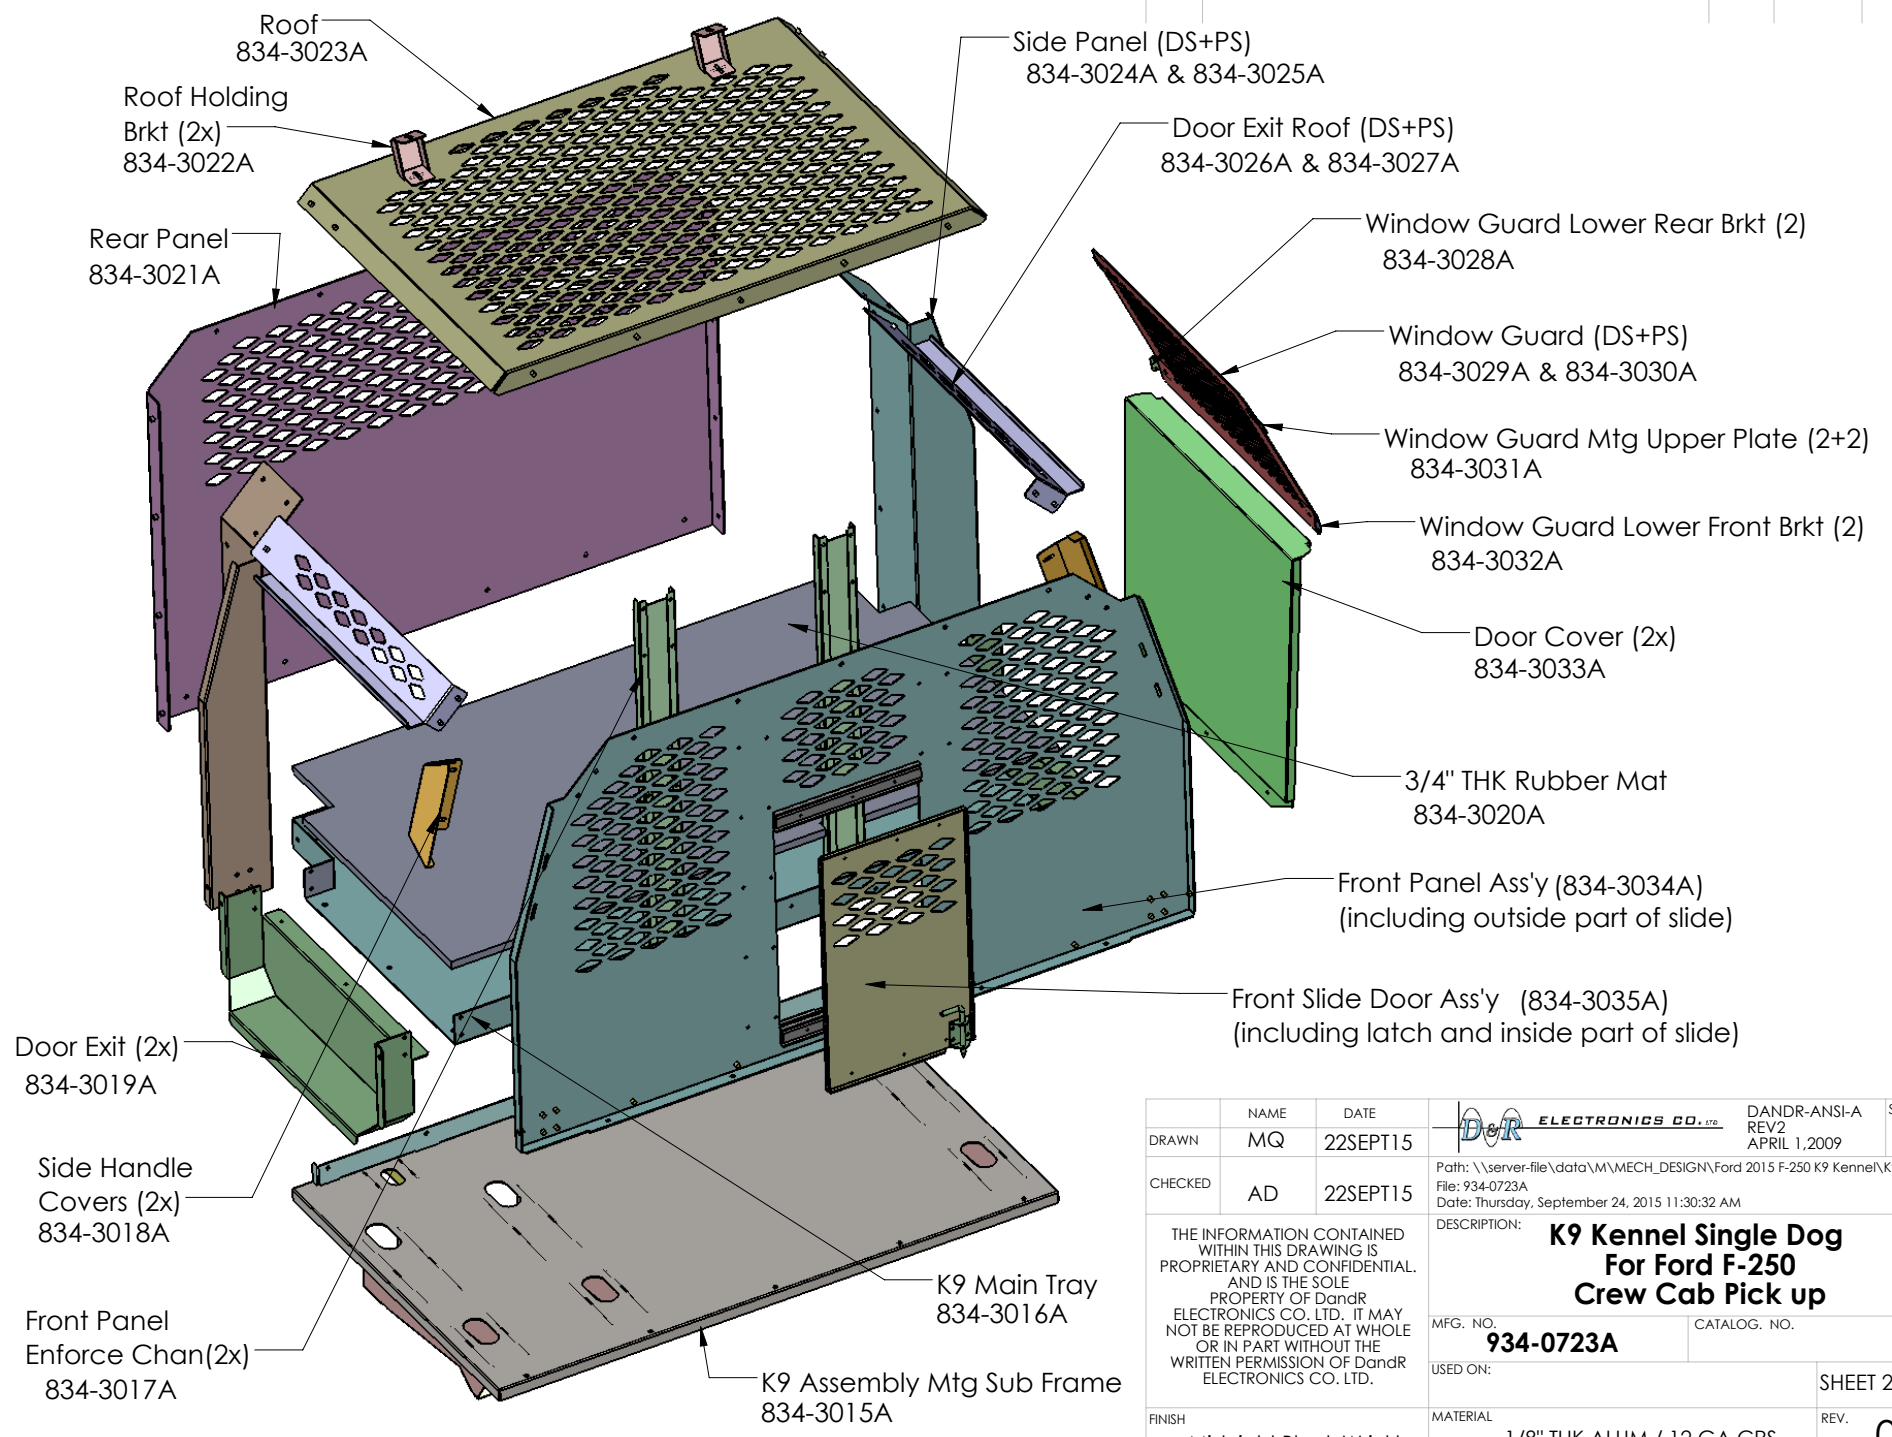

Package should also include
1 pair of window cover and
door cover (see sheet2)

- Hardware List:**
- 85 Sets of
 - 1/4-20 x 3/4" Button Head Screws
 - 1/4-20 Lock Washer
 - 1/4-20 Flat Washer
 - 2 Sets of
 - 1/4-20 x 1" Carriage Bolts
 - 1/4-20 Flat Washers
 - 1/4-20 Nyloc Nuts
 - 6 of #10-32 x 1/2" Flat Head Screws
 - 20 Sets of
 - #10-32 x 1/2" RD Head Screws
 - #10-32 Lock Washer
 - #10-32 Flat Washer
 - 22- \varnothing 3/16" GP3/8" Alum Rivets
 - 2-#10 Fender Washers

SECTION B-B
SCALE 1 : 16

REV.	DESCRIPTION	BY	DATE	APPROVED
DRAWN	NAME MQ	DATE 22SEPT15	ELECTRONICS CO., LTD. DANDR-ANSI-A REV2 APRIL 1, 2009 SIZE A	
CHECKED	AD	22SEPT15	Path: \\server-file\data\M\MECH_DESIGN\Ford 2015 F-250 K9 Kennel\K9 Kennel\... File: 934-0723A Date: Thursday, September 24, 2015 11:30:32 AM	
THE INFORMATION CONTAINED WITHIN THIS DRAWING IS PROPRIETARY AND CONFIDENTIAL. AND IS THE SOLE PROPERTY OF DandR ELECTRONICS CO. LTD. IT MAY NOT BE REPRODUCED AT WHOLE OR IN PART WITHOUT THE WRITTEN PERMISSION OF DandR ELECTRONICS CO. LTD.			DESCRIPTION: K9 Kennel Single Dog For Ford F-250 Crew Cab Pick up	
MFG. NO.		CATALOG. NO.		
934-0723A				
USED ON:		SHEET 1 OF 2		
FINISH Midnight Black Wrinkle		MATERIAL 1/8" THK ALUM / 12 GA CRS		REV. 0

REV.	DESCRIPTION	BY	DATE	APPROVED

DRAWN	NAME MQ	DATE 22SEPT15	ELECTRONICS CO., LTD.	DANDR-ANSI-A REV2 APRIL 1, 2009	SIZE A
CHECKED	AD	22SEPT15	Path: \\server-file\data\M\MECH_DESIGN\Ford 2015 F-250 K9 Kennel\K9 Kennel\... File: 934-0723A Date: Thursday, September 24, 2015 11:30:32 AM		
THE INFORMATION CONTAINED WITHIN THIS DRAWING IS PROPRIETARY AND CONFIDENTIAL. AND IS THE SOLE PROPERTY OF DANDR ELECTRONICS CO. LTD. IT MAY NOT BE REPRODUCED AT WHOLE OR IN PART WITHOUT THE WRITTEN PERMISSION OF DANDR ELECTRONICS CO. LTD.			DESCRIPTION: K9 Kennel Single Dog For Ford F-250 Crew Cab Pick up		
MFG. NO. 934-0723A			CATALOG. NO.		
USED ON:			SHEET 2 OF 2		
FINISH Midnight Black Wrinkle	MATERIAL 1/8" THK ALUM / 12 GA CRS			REV. 0	