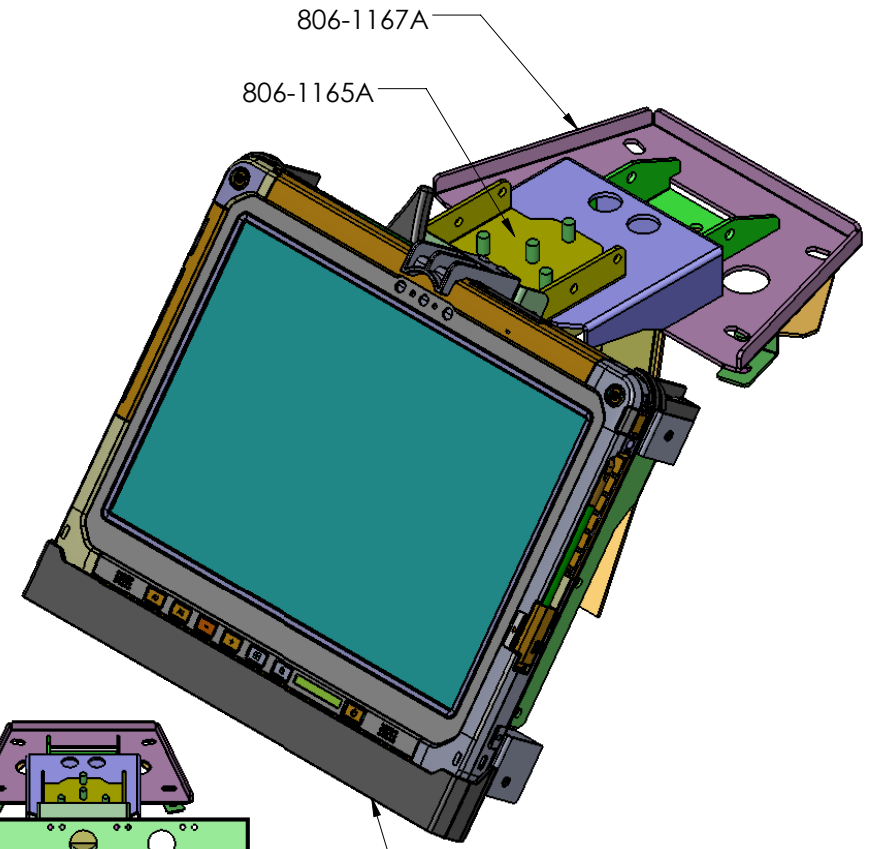

REV.	DESCRIPTION	DCR	BY	DATE	APPROVED

Panasonic CF33 Tablet Dock
907-0330A
(NOT INCLUDED)

DRAWN	NAME	DATE	 DANDR-ANSI-A REV2 APRIL 1, 2009	SIZE
CHECKED	MQ	10NOV17		A
	AD	10NOV17	Path: Y:\M\MECH_DATA\906 Laptop Mount\906-0955A Expl\2017 Dash Top Mount.dwg File: 906-0955A Date: Friday, November 10, 2017 10:37:17 AM	
THE INFORMATION CONTAINED WITHIN THIS DRAWING IS PROPRIETARY AND CONFIDENTIAL. AND IS THE SOLE PROPERTY OF DANDR ELECTRONICS CO. LTD. IT MAY NOT BE REPRODUCED AT WHOLE OR IN PART WITHOUT THE WRITTEN PERMISSION OF DANDR ELECTRONICS CO. LTD.			DESCRIPTION: 2017 Expl. Panasonic CF33 Dash Dock Station Mount	
MFG. NO.		906-0955A		CATALOG. NO.
USED ON:		906-0955A		SHEET 1 OF 1
FINISH	BLACK SEMI-GLOSS		MATERIAL	14 GA / 12 GA CRS
			REV.	0