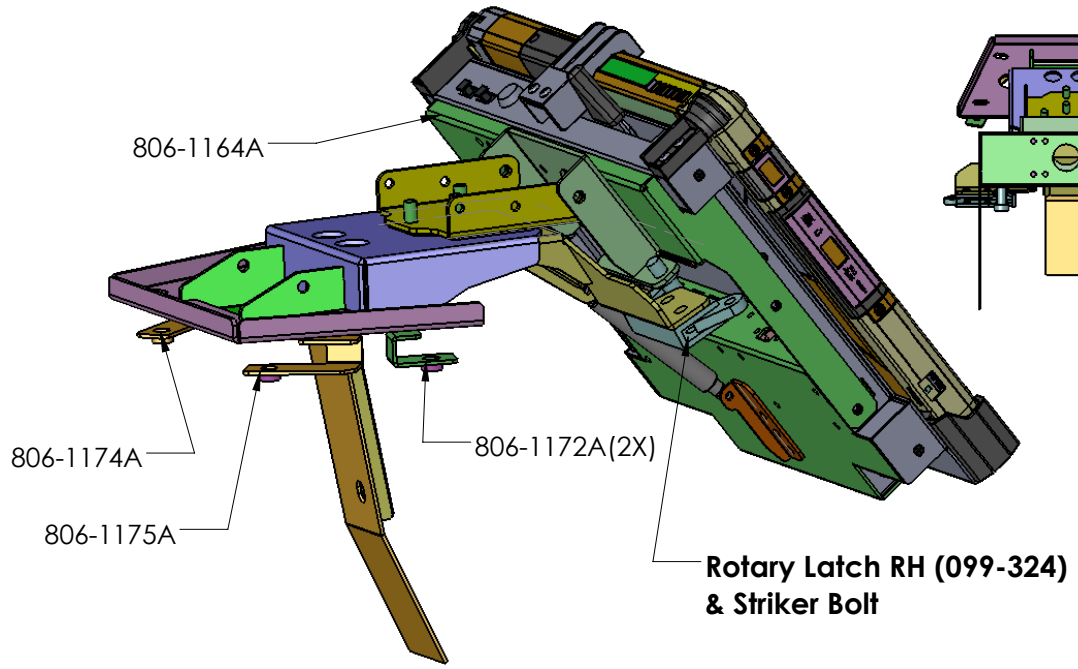

REV.	DESCRIPTION	DCR	BY	DATE	APPROVED

Panasonic CF33 Tablet Dock
907-0330A
(NOT INCLUDED)

DRAWN	NAME	DATE	 DANDR-ANSI-A REV2 APRIL 1, 2009	SIZE
CHECKED	MQ	10NOV17		A
	AD	10NOV17	Path: Y:\M\MECH_DATA\906 Laptop Mount\906-0955A Expl\2017 Dash Top Mount.dwg File: 906-0955A Date: Friday, November 10, 2017 10:37:17 AM	
THE INFORMATION CONTAINED WITHIN THIS DRAWING IS PROPRIETARY AND CONFIDENTIAL. AND IS THE SOLE PROPERTY OF DANDR ELECTRONICS CO. LTD. IT MAY NOT BE REPRODUCED AT WHOLE OR IN PART WITHOUT THE WRITTEN PERMISSION OF DANDR ELECTRONICS CO. LTD.			DESCRIPTION: 2017 Expl. Panasonic CF33 Dash Dock Station Mount	
MFG. NO.		906-0955A		CATALOG. NO.
USED ON:		906-0955A		SHEET 1 OF 1
FINISH	BLACK SEMI-GLOSS		MATERIAL	14 GA / 12 GA CRS
			REV.	0