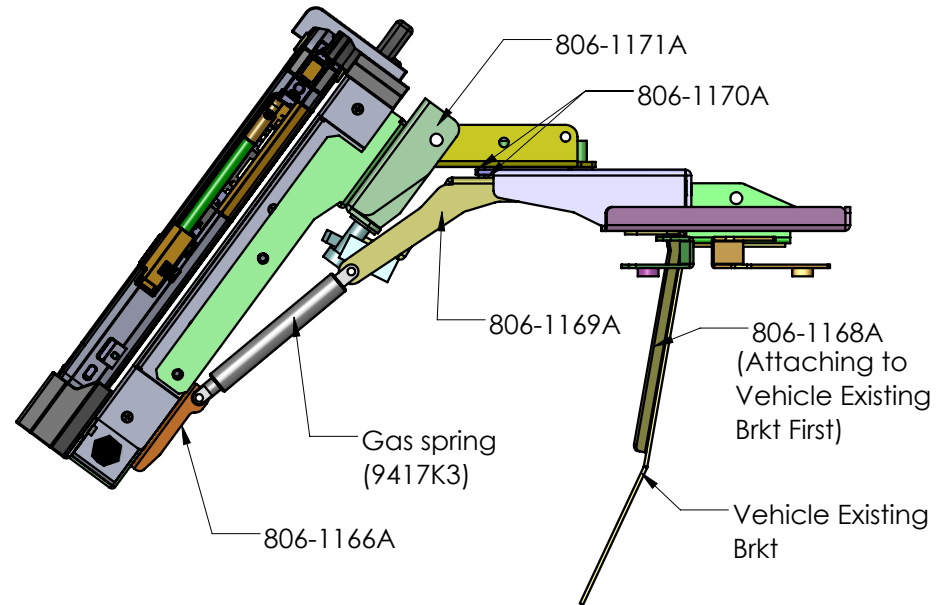

REV.	DESCRIPTION	DCR	BY	DATE	APPROVED

Panasonic CF33 Tablet Dock
907-0330A
(NOT INCLUDED)

DRAWN	NAME	DATE	 DANDR-ANSI-A REV2 APRIL 1, 2009	SIZE
CHECKED	MQ	10NOV17		A
	AD	10NOV17	Path: Y:\M\MECH_DATA\906 Laptop Mount\906-0955A Expl\2017 Dash Top Mount.dwg File: 906-0955A Date: Friday, November 10, 2017 10:37:17 AM	
THE INFORMATION CONTAINED WITHIN THIS DRAWING IS PROPRIETARY AND CONFIDENTIAL. AND IS THE SOLE PROPERTY OF DANDR ELECTRONICS CO. LTD. IT MAY NOT BE REPRODUCED AT WHOLE OR IN PART WITHOUT THE WRITTEN PERMISSION OF DANDR ELECTRONICS CO. LTD.			DESCRIPTION: 2017 Expl. Panasonic CF33 Dash Dock Station Mount	
MFG. NO.		906-0955A		CATALOG. NO.
USED ON:		906-0955A		SHEET 1 OF 1
FINISH	BLACK SEMI-GLOSS		MATERIAL	14 GA / 12 GA CRS
			REV.	0