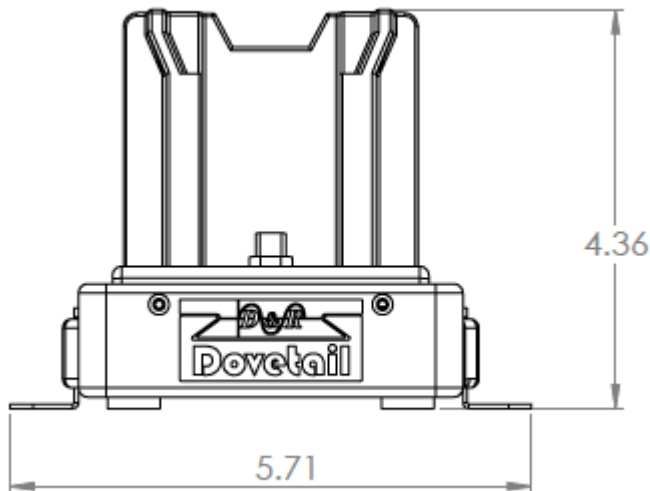

Dovetail Desktop Docking Station (622-0010-01-02)

Technical Specification Sheet

Specifications

D&R's Dovetail Desktop Docking Station provides users with a terminal where the transition from the vehicle to the desk is made seamlessly. This docking station utilizes D&R's patented rail system to allow users to take full advantage of Samsung's Dex function with the compatible device they have been assigned. Providing charging and the connection of multiple USB peripherals this docking station provides replacement for the traditional desktop computer

Technical Specifications

- Overall dimensions: 5.71" Wide X 4.36" Tall, 3.60" Depth
- 1 X USB 3.0 port
- 2 X USB 2.0 ports
- Ethernet port for network connectivity
- Device Charging through USB C using 5V wall adapter
- HDMI port (HD 1080p)

Docking Stations

Dovetail Desktop Docking Station (622-0010-01-02)

Technical Specification Sheet

Dimensions

TOP VIEW

FRONT VIEW

SIDE VIEW

Docking Stations