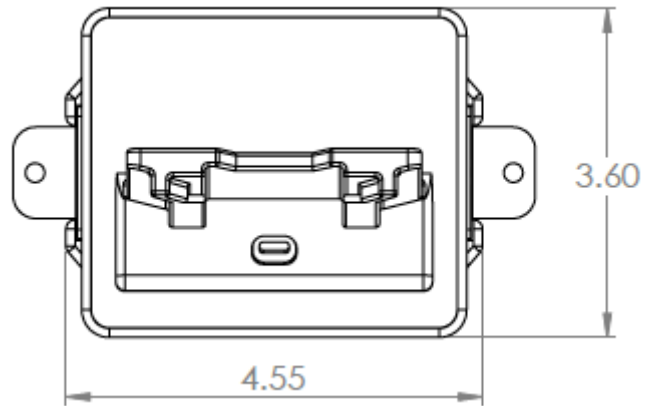

Technical Specifications

- Overall dimensions: 5.71" Wide X 4.36" Tall, 3.60" Depth
- 1 X USB 3.0 port
- 2 X USB 2.0 ports
- Ethernet port for network connectivity
- Device Charging through USB C using 5V wall adapter
- HDMI port (HD 1080p)

Docking Stations

Dovetail Desktop Docking Station (622-0010-01-02)

Technical Specification Sheet

Dimensions

TOP VIEW

FRONT VIEW

SIDE VIEW

Docking Stations