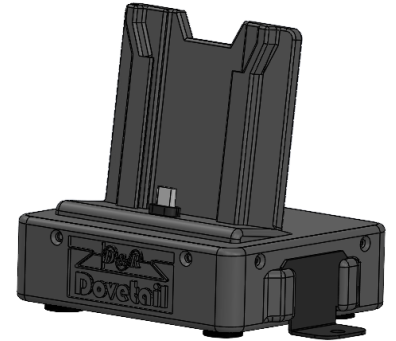

Dovetail Desktop Docking Station (622-0010-01-02)

Technical Specification Sheet

Specifications

D&R's Dovetail Desktop Docking Station provides users with a terminal where the transition from the vehicle to the desk is made seamlessly. This docking station utilizes D&R's patented rail system to allow users to take full advantage of Samsung's Dex function with the compatible device they have been assigned. Providing charging and the connection of multiple USB peripherals this docking station provides replacement for the traditional desktop computer

Technical Specifications

- Overall dimensions: 5.71" Wide X 4.36" Tall, 3.60" Depth
- 1 X USB 3.0 port
- 2 X USB 2.0 ports
- Ethernet port for network connectivity
- Device Charging through USB C using 5V wall adapter
- HDMI port (HD 1080p)

Key Features and Benefits

- Allow users to sit and work at any work station with their mobile device
- Bolt down brackets allow for permanent installation on any flat surface
- Multiple USB accessories can be plugged in
- Small overall footprint

Docking Stations

Dovetail Desktop Docking Station (622-0010-01-02)

Technical Specification Sheet

Dimensions

TOP VIEW

FRONT VIEW

SIDE VIEW

Docking Stations