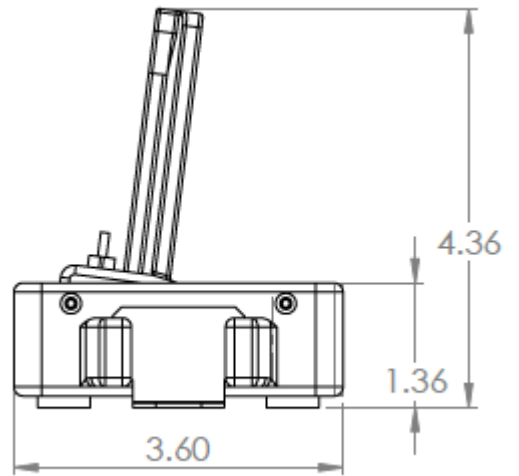

Dovetail Desktop Docking Station (622-0010-01-02)

Technical Specification Sheet

Specifications

D&R's Dovetail Desktop Docking Station provides users with a terminal where the transition from the vehicle to the desk is made seamlessly. This docking station utilizes D&R's patented rail system to allow users to take full advantage of Samsung's Dex function with the compatible device they have been assigned. Providing charging and the connection of multiple USB peripherals this docking station provides replacement for the traditional desktop computer

Technical Specifications

- Overall dimensions: 5.71" Wide X 4.36" Tall, 3.60" Depth
- 1 X USB 3.0 port
- 2 X USB 2.0 ports
- Ethernet port for network connectivity
- Device Charging through USB C using 5V wall adapter
- HDMI port (HD 1080p)

Docking Stations

Dovetail Desktop Docking Station (622-0010-01-02)

Technical Specification Sheet

Dimensions

TOP VIEW

FRONT VIEW

SIDE VIEW

Docking Stations