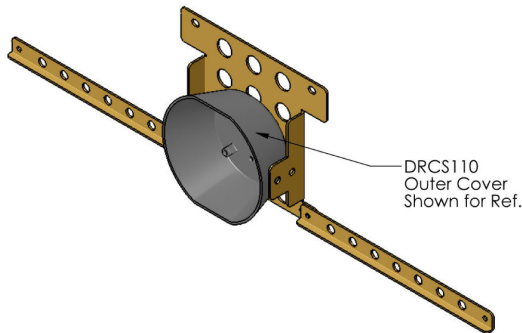

# DRCS110 COMPACT SPEAKER

DRCS110 COMPACT SPEAKER

D & R

- All weather nylon composite black housing with front loaded 100 Watt speaker driver.
- Exceeds Class A, SAE J1849 requirements
- One of our most innovative 100 watt speaker
- Ideal for mounting on the front bumper or behind the grille of any full size vehicle where space allows
- Compact design allowing for optimum flexibility in mounting
- Custom mounting solutions are available for most popular vehicles
- Dimensions:  
Height: 6.85" / Width: 6.35" / Depth: 2.78"

CHEVY TAHOE - DRTAHOE

CHEVY TAHOE - DRTAHOE  
ADD 935-0066A ADAPTER TO  
MOUNT DRCS110

FORD EXPEDITION - 935-0091A

INTERCEPTOR UTILITY - 935-0062A  
ADD 935-0066A ADAPTER TO MOUNT  
DRCS110

Canada; 8820 George Bolton Pkwy. Bolton, ON L7E 2Y4 | TF: 800-538-7338  
USA: 2299 Kenmore Ave. Building 3, Doors 11-14, Buffalo, NY 14207  
ISO 9001:2015 REGISTERED COMPANY