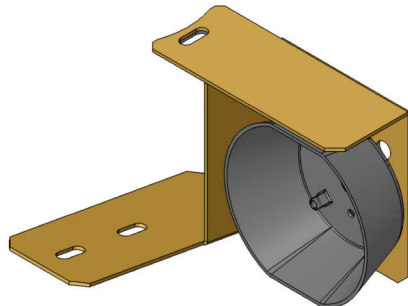

# DRCS110 COMPACT SPEAKER

DRCS110 COMPACT SPEAKER

D & R

- All weather nylon composite black housing with front loaded 100 Watt speaker driver.
- Exceeds Class A, SAE J1849 requirements
- One of our most innovative 100 watt speaker
- Ideal for mounting on the front bumper or behind the grille of any full size vehicle where space allows
- Compact design allowing for optimum flexibility in mounting
- Custom mounting solutions are available for most popular vehicles
- Dimensions:  
Height: 6.85" / Width: 6.35" / Depth: 2.78"

CHEVY TAHOE - DRTAHOE

CHEVY TAHOE - DRTAHOE  
ADD 935-0066A ADAPTER TO  
MOUNT DRCS110

FORD EXPEDITION - 935-0091A

INTERCEPTOR UTILITY - 935-0062A  
ADD 935-0066A ADAPTER TO MOUNT  
DRCS110

Canada; 8820 George Bolton Pkwy. Bolton, ON L7E 2Y4 | TF: 800-538-7338  
USA: 2299 Kenmore Ave. Building 3, Doors 11-14, Buffalo, NY 14207  
ISO 9001:2015 REGISTERED COMPANY