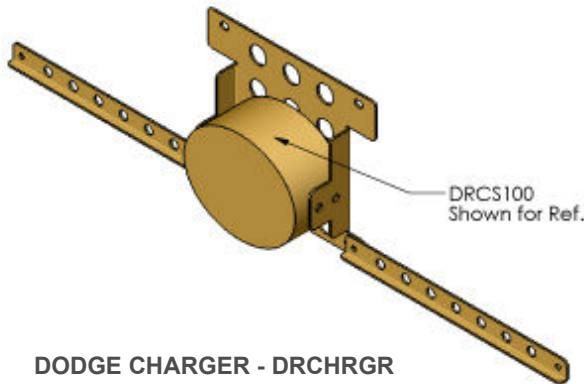

DRCS100 COMPACT SPEAKER

DRCS100 COMPACT SPEAKER

D & R

- One of our most innovative 100-watt speaker.
- Ideal for mounting on the front bumper or behind the grille of any full size vehicle where space allows
- Compact design allowing for optimum flexibility in mounting
- Custom mounting solutions are available for most popular vehicles
- Cast aluminum construction allows speaker to operate at cooler temperatures and run more efficiently than conventional speakers
- Mounting brackets available for most makes and models of vehicles

CHEVY TAHOE - DRTAHOE

CHEVY TAHOE - DRTAHOE

DODGE CHARGER - DRCHRGR

INTERCEPTOR UTILITY - 935-0062A

Canada; 8820 George Bolton Pkwy. Bolton, ON L7E 2Y4 | TF: 800-538-7338

USA: 2299 Kenmore Ave. Building 3, Doors 11-14, Buffalo, NY 14207