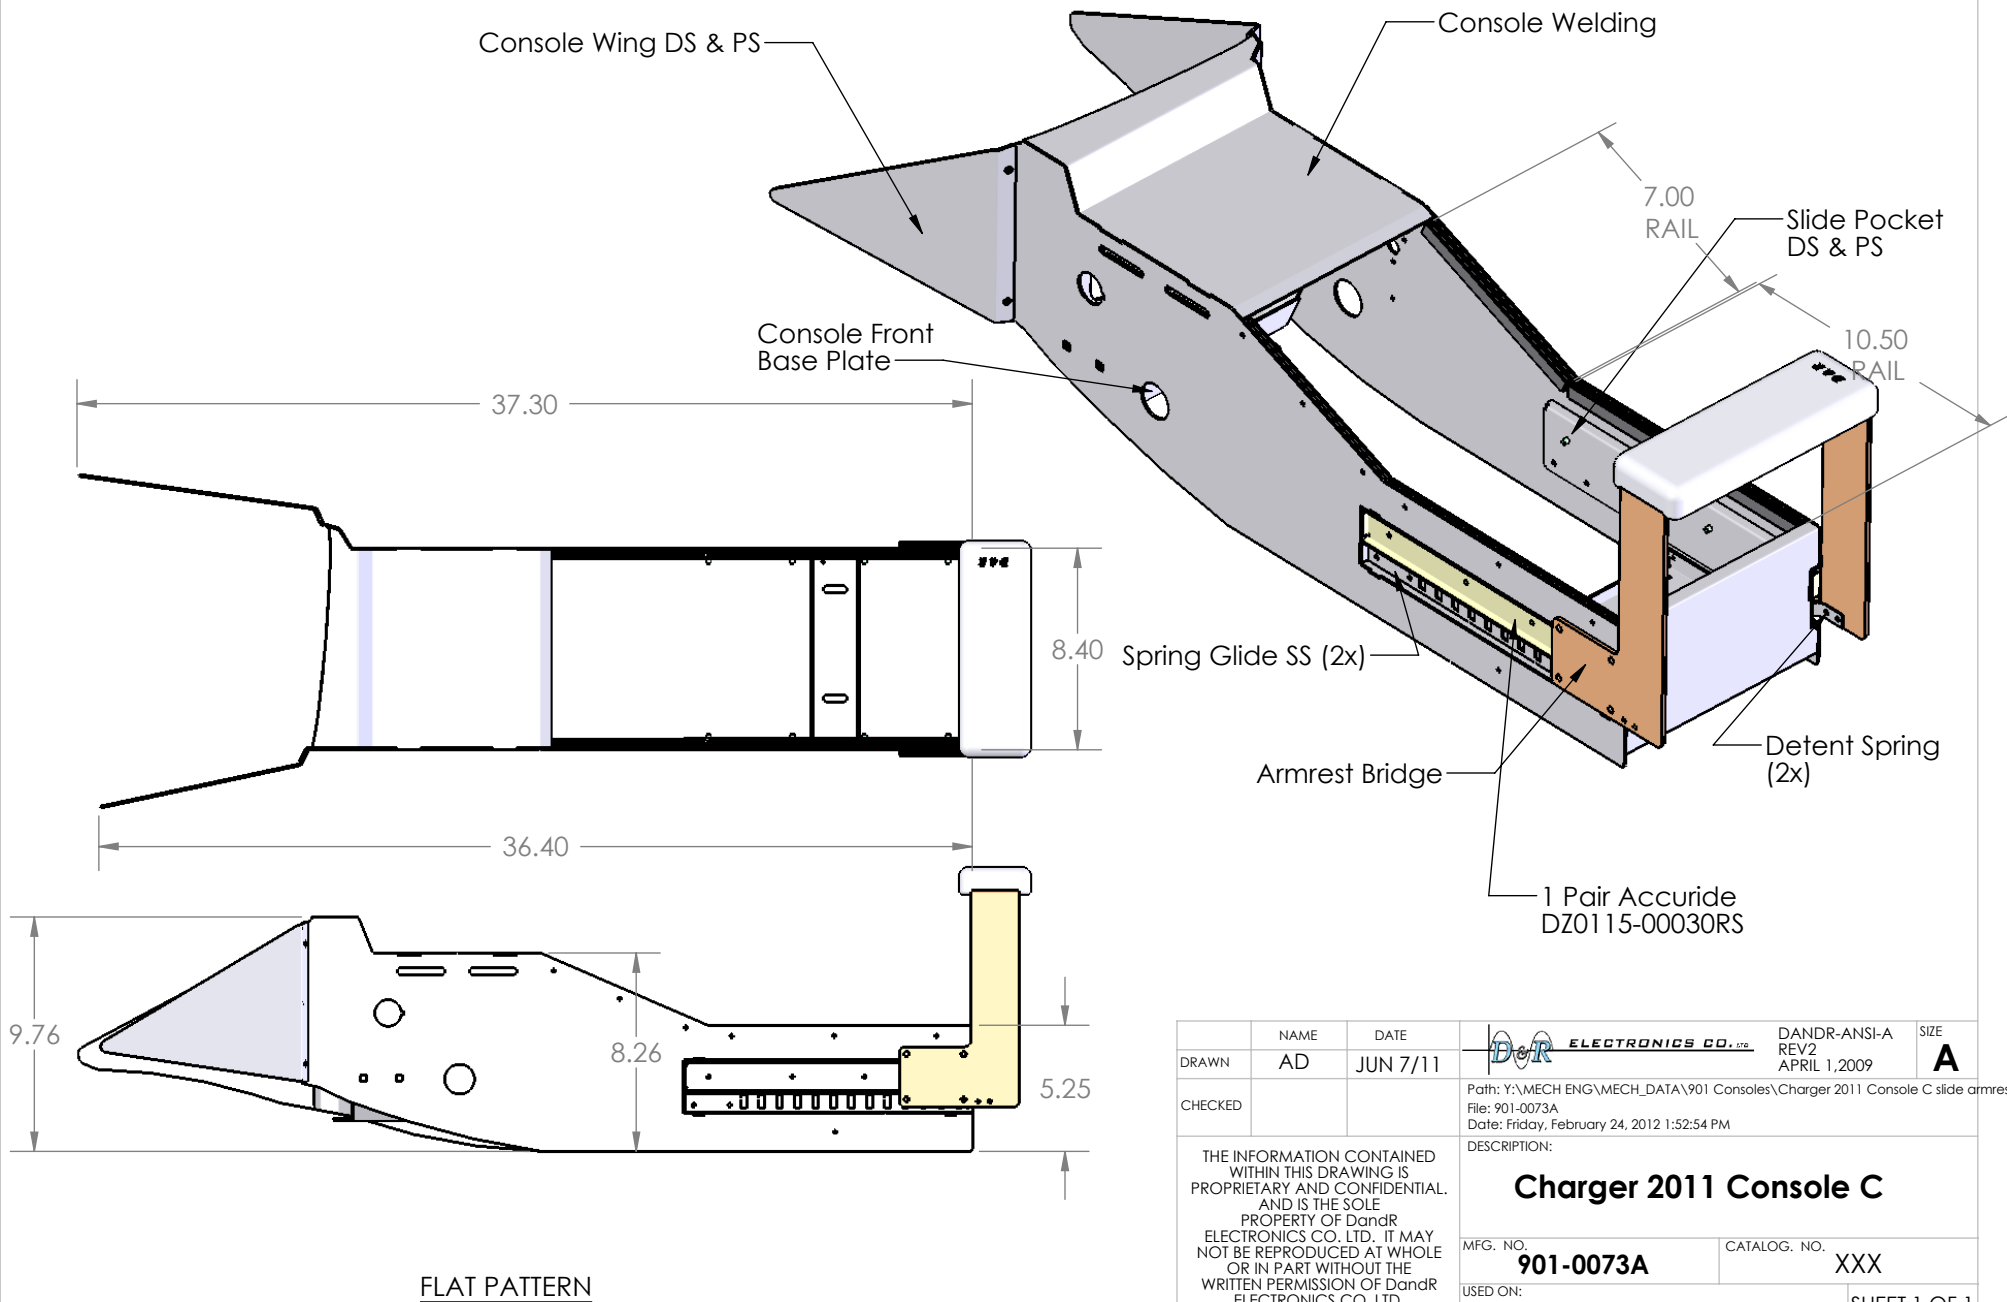

REV.	DESCRIPTION	BY	DATE	APPROVED
1	For Accuride Slide Armrest	JV	6FEB11AD	

FLAT PATTERN

NAME	DATE	DANDR-ANSI-A		SIZE
AD	JUN 7/11	REV2		A
DRAWN		Path: Y:\MECH ENG\MECH_DATA\901 Consoles\Charger 2011 Console C slide armrest		
CHECKED		File: 901-0073A		
		Date: Friday, February 24, 2012 1:52:54 PM		
		DESCRIPTION:		
		<b>Charger 2011 Console C</b>		
MFG. NO.		901-0073A	CATALOG. NO.	XXX
USED ON:				SHEET 1 OF 1
FINISH	MATERIAL			REV.
Midnight Black Wrinkle				1