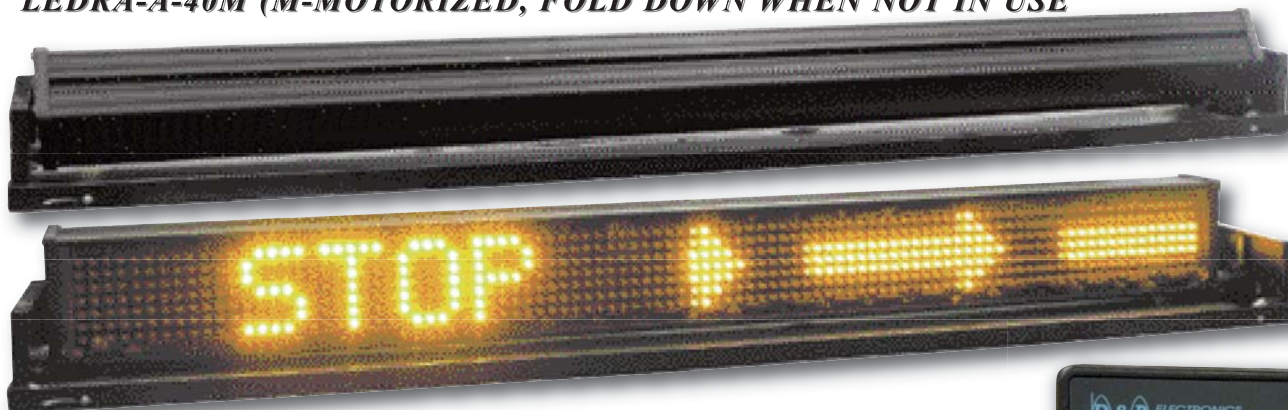

LEDRA-A-40M (M-MOTORIZED, FOLD DOWN WHEN NOT IN USE)