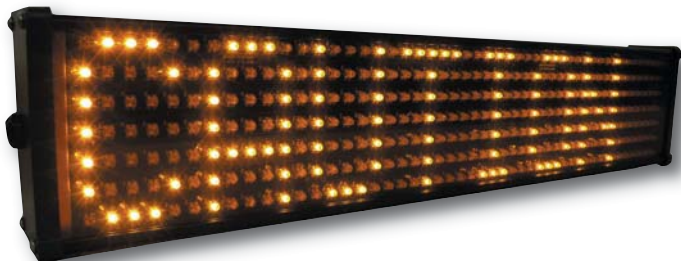

## ROAD ALERT MESSAGE SIGN

Road Alert LED text message sign system, displays text and symbolic information. Solid state LED design ensures durability against road shock and vibration providing low maintenance and extended lifespan.

**SPECIFICATION:**

- CPL (Characters/Line) - 8
- LED rating - 100,000 hrs
- External mount - Yes
- Programmable messages - 80
- Text messaging - Yes
- Symbols - Yes
- Fixed message - Yes
- Scrolling message - Yes
- Arrow messaging - Yes
- Controller - RA-USB
- Motorized (optional)
- USB Interface

### LEDRA-A-20

PRODUCT	WIDTH	HEIGHT	DEPTH
RA-USB	3.75"	2.25"	1.0"
LEDRA-X-20	20"	4.0"	2.5"
LEDRA-X-40	40"	4.0"	2.5"