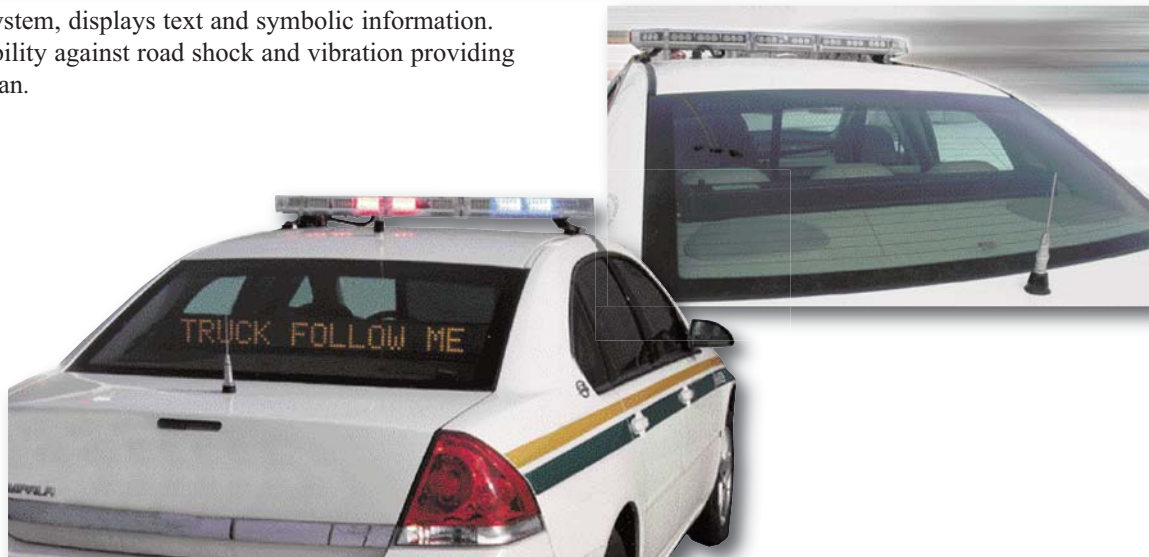

ROAD ALERT MESSAGE SIGN

Road Alert LED text message sign system, displays text and symbolic information. Solid state LED design ensures durability against road shock and vibration providing low maintenance and extended lifespan.

SPECIFICATION:

- CPL (Characters/Line) - 8
- LED rating - 100,000 hrs
- External mount - Yes
- Programmable messages - 80
- Text messaging - Yes
- Symbols - Yes
- Fixed message - Yes
- Scrolling message - Yes
- Arrow messaging - Yes
- Controller - RA-USB
- Motorized (optional)
- USB Interface

AVAILABLE COLOURS ● ● ●

LEDRA-A-20

PRODUCT	WIDTH	HEIGHT	DEPTH
RA-USB	3.75"	2.25"	1.0"
LEDRA-X-20	20"	4.0"	2.5"
LEDRA-X-40	40"	4.0"	2.5"

LEDRA-A-40M (M-MOTORIZED, FOLD DOWN WHEN NOT IN USE)

RA-USB

The controller supports maintenance of user messages using the Road Alert Message Manager (RAMM) a Windows compatible software interface and loading the message via USB thumb drive (memory stick), or by directly connecting a USB keyboard.