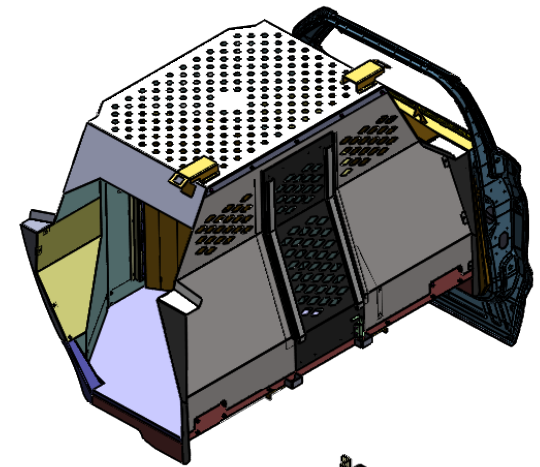

REV.	DESCRIPTION	DCR	BY	DATE	APPROVED

Optional Door Divider Assembly (834-4637A)

834-4593A

NOTE: TWO 14" HEAVY DUTY SLIDES USED FOR DOG DOOR 934-0887A - BSG

HARDWARE: (ALL HARDWARE IS ZINC EXCEPT FOR ACORN NUTS)

Description	Part Number	Quantity
1/4-20 Countersink 3/4" Screws	401-0222	52
10-32 Countersink 5/8" Screws	401-0064	14
1/4-20 Carrige Bolt 3/4"	401-0043	8
1/4-20 Acorn Nut	402-0049	8
1/4" Flat Washer	403-0005A	8
1/4" Lock Washer	403-0010	8

NAME	DATE	DESCRIPTION	SIZE
IM	17DEC19	2020 Utility Kennel No Speaker	A
AD	17DEC19	2020 Utility Full K9 Airbag Compatible (NO SPEAKER)	XXX
FINISH	BLACK SEMI-GLOSS	MATERIAL	XX
DRAWN		FILE	REV.
CHECKED		DATE	0
MFG. NO.		CATALOG. NO.	SHEET 1 OF 1
USED ON:		9XX-XXXX	