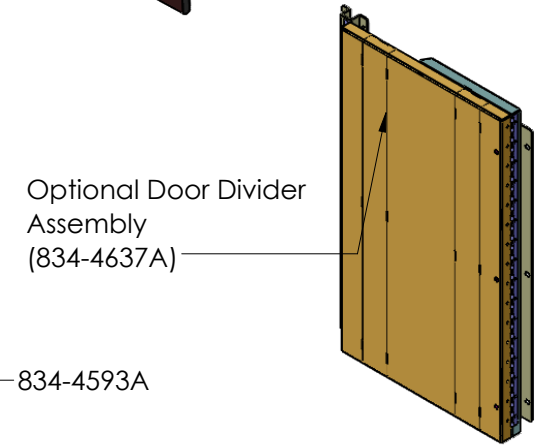

REV.	DESCRIPTION	DCR	BY	DATE	APPROVED

Optional Door Divider Assembly (834-4637A)

834-4593A

NOTE: TWO 14" HEAVY DUTY SLIDES USED FOR DOG DOOR 934-0887A - BSG

HARDWARE: (ALL HARDWARE IS ZINC EXCEPT FOR ACORN NUTS)

Description	Part Number	Quantity
1/4-20 Countersink 3/4" Screws	401-0222	52
10-32 Countersink 5/8" Screws	401-0064	14
1/4-20 Carrige Bolt 3/4"	401-0043	8
1/4-20 Acorn Nut	402-0049	8
1/4" Flat Washer	403-0005A	8
1/4" Lock Washer	403-0010	8