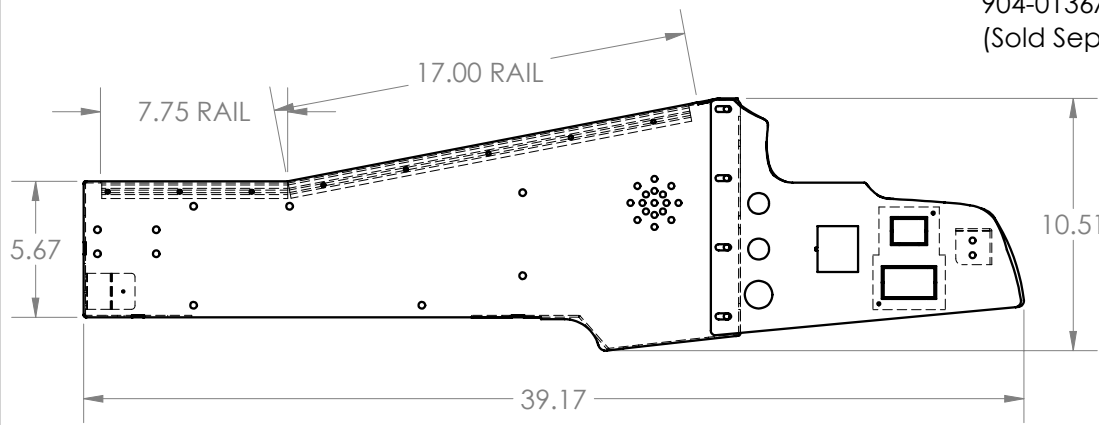

Hardware List

QTY	DESCRIPTION	PART NUMBER
4	M12 x 1.75 x 20	401-3056
4	1/4-20 x 3/4" Carriage Bolt	401-0043
4	1/4 Flat Washer	403-0005A
4	1/4-20 Nyloc Nut	422-0009
12	#10-32 x 3/8" RD Comb	401-0017
12	#10 Lock Washer	403-0010
12	#10 Flat Washer	403-0007A

REV.	DESCRIPTION	NCR	DCR	BY	DATE	APPROVED
1	Updated hardware from M10 to M12	415		EB	25OCT21	AD

FLAT PATTERN

NAME	DATE	DANDR ELECTRONICS CO., LTD.		DANDR-ANSI-A	SIZE
DRAWN: EB	12MAY21			REV2	A
CHECKED: AD	12MAY21			APRIL 1, 2009	
Path: M:\MECH_DATA\901 Consoles\901-0176A 2021 Chevy Tahoe Console Without LT Mounting Capability File: 901-0176A Date: November 25, 2021 2:15:00 PM		DESCRIPTION:			
THE INFORMATION CONTAINED WITHIN THIS DRAWING IS PROPRIETARY AND CONFIDENTIAL. AND IS THE SOLE PROPERTY OF DANDR ELECTRONICS CO. LTD. IT MAY NOT BE REPRODUCED AT WHOLE OR IN PART WITHOUT THE WRITTEN PERMISSION OF DANDR ELECTRONICS CO. LTD.		2021 Chevy Tahoe Console Without LT Mounting Capability			
MFG. NO.		901-0176A		CATALOG. NO. XXX	
USED ON:		9XX-XXXX		SHEET 1 OF 1	
FINISH: Black Midnight Wrinkle		MATERIAL: XXga CRS		REV. 1	