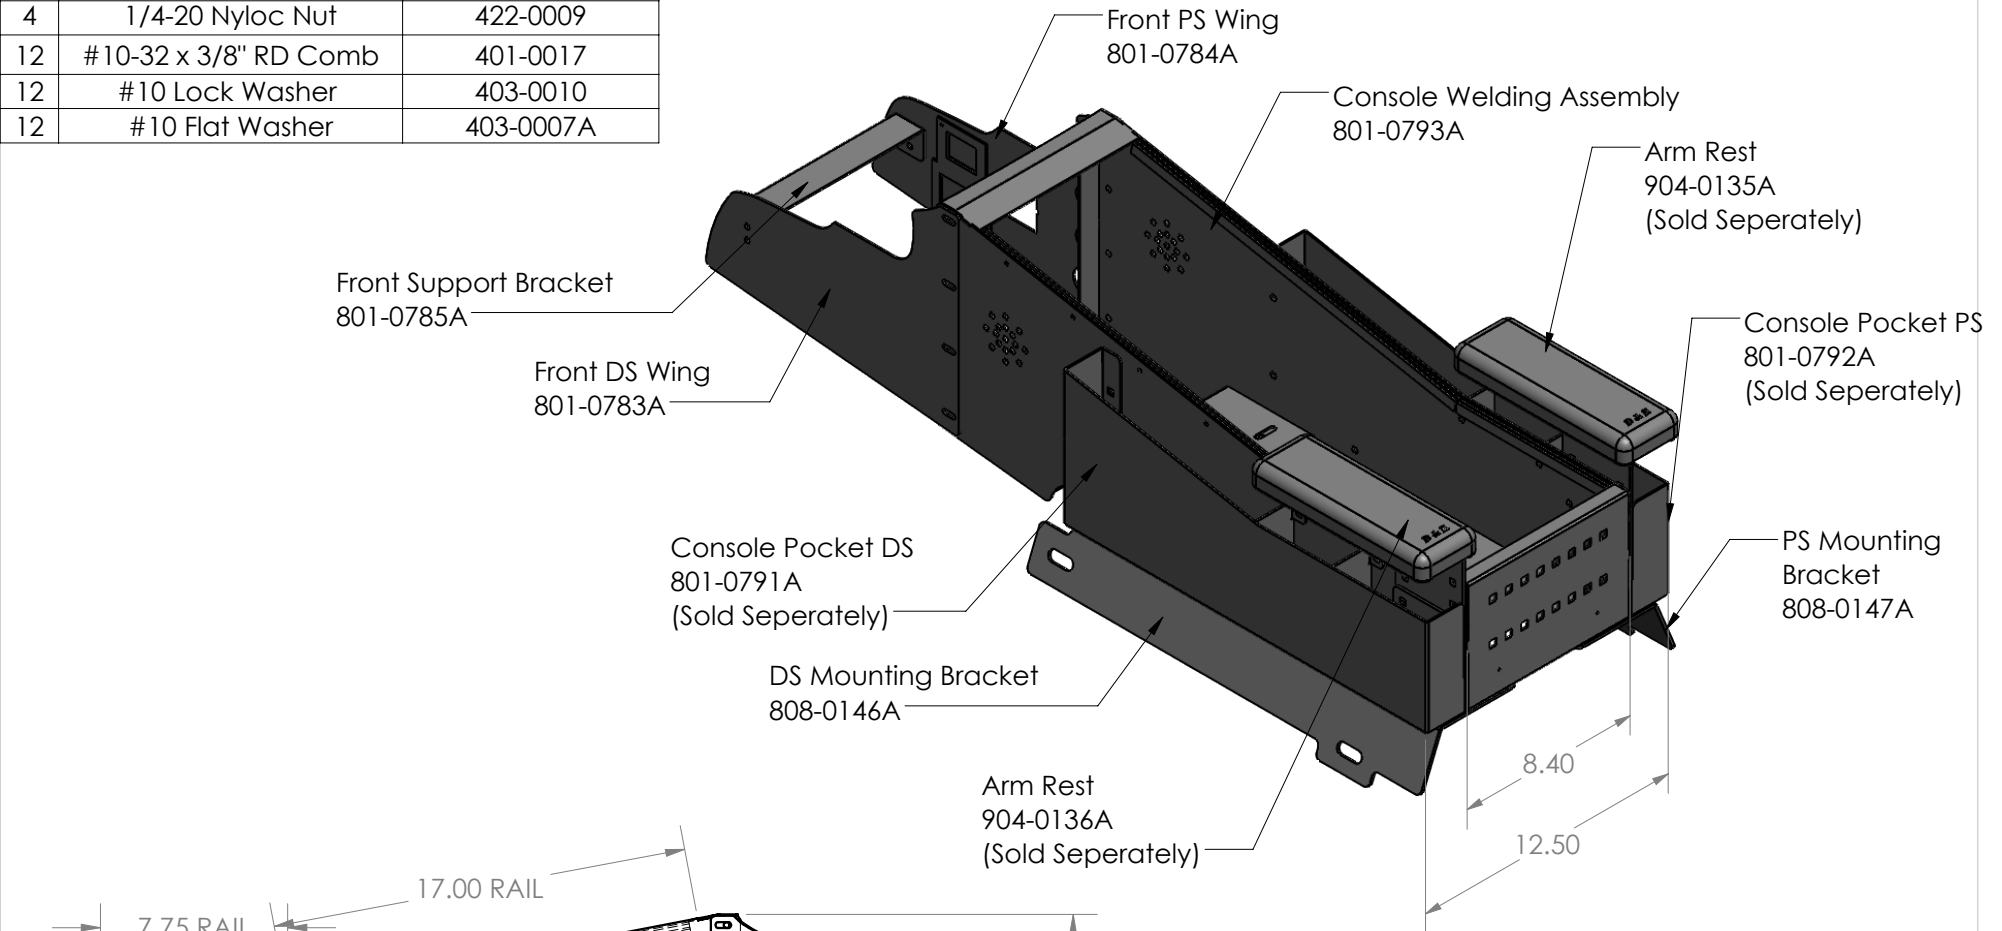

Hardware List

QTY	DESCRIPTION	PART NUMBER
4	M12 x 1.75 x 20	401-3056
4	1/4-20 x 3/4" Carriage Bolt	401-0043
4	1/4 Flat Washer	403-0005A
4	1/4-20 Nyloc Nut	422-0009
12	#10-32 x 3/8" RD Comb	401-0017
12	#10 Lock Washer	403-0010
12	#10 Flat Washer	403-0007A

REV.	DESCRIPTION	NCR	DCR	BY	DATE	APPROVED
1	Updated hardware from M10 to M12	415		EB	25OCT21	AD

FLAT PATTERN

NAME	DATE	DANDR ELECTRONICS CO., LTD.		DANDR-ANSI-A	SIZE
DRAWN: EB	12MAY21			REV2	A
CHECKED: AD	12MAY21			APRIL 1, 2009	
Path: M:\MECH_DATA\901 Consoles\901-0176A 2021 Chevy Tahoe Console Without LT Mounting Capability File: 901-0176A Date: November 25, 2021 2:15:00 PM		DESCRIPTION:			
THE INFORMATION CONTAINED WITHIN THIS DRAWING IS PROPRIETARY AND CONFIDENTIAL. AND IS THE SOLE PROPERTY OF DANDR ELECTRONICS CO. LTD. IT MAY NOT BE REPRODUCED AT WHOLE OR IN PART WITHOUT THE WRITTEN PERMISSION OF DANDR ELECTRONICS CO. LTD.		2021 Chevy Tahoe Console Without LT Mounting Capability			
MFG. NO.		901-0176A		CATALOG. NO. XXX	
USED ON:		9XX-XXXX		SHEET 1 OF 1	
FINISH: Black Midnight Wrinkle		MATERIAL: XXga CRS		REV. 1	