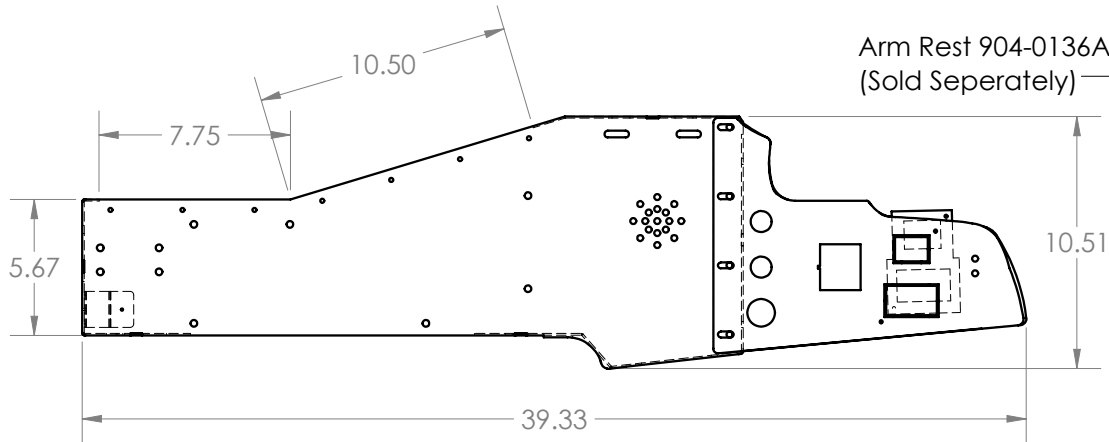

Hardware List

QTY	DESCRIPTION	PART NUMBER
4	M12 x 1.75 x 20	401-3056
4	1/4-20 x 3/4" Carriage Bolt	401-0043
4	1/4 Flat Washer	403-0005A
4	1/4-20 Nyloc Nut	422-0009
12	#10-32 x 3/8" RD Comb	401-0017
12	#10 Lock Washer	403-0010
12	#10 Flat Washer	403-0007A

REV.	DESCRIPTION	NCR	DCR	BY	DATE	APPROVED
1	Updated hardware from M10 to M12	415		EB	25OCT21	AD

DRAWN	NAME	DATE	DandR ELECTRONICS CO., LTD.		DANDR-ANSI-A REV2 APRIL 1, 2009	SIZE A
EB	EB	07APR21	Path: M:\MECH_DATA\901 Consoles\901-0174A New 2021 Tahoe Console\ File: 901-0174A Date: November 25, 2021 2:16:27 PM			
CHECKED	AD	07APR21	DESCRIPTION: 2021 Gen 1 Chevy Tahoe Console			
THE INFORMATION CONTAINED WITHIN THIS DRAWING IS PROPRIETARY AND CONFIDENTIAL. AND IS THE SOLE PROPERTY OF DandR ELECTRONICS CO. LTD. IT MAY NOT BE REPRODUCED AT WHOLE OR IN PART WITHOUT THE WRITTEN PERMISSION OF DandR ELECTRONICS CO. LTD.			MFG. NO. 901-0174A	CATALOG. NO. XXX		
			USED ON: 9XX-XXXX			SHEET 1 OF 1
FINISH BMW			MATERIAL 0.075" CRS		REV. 1	