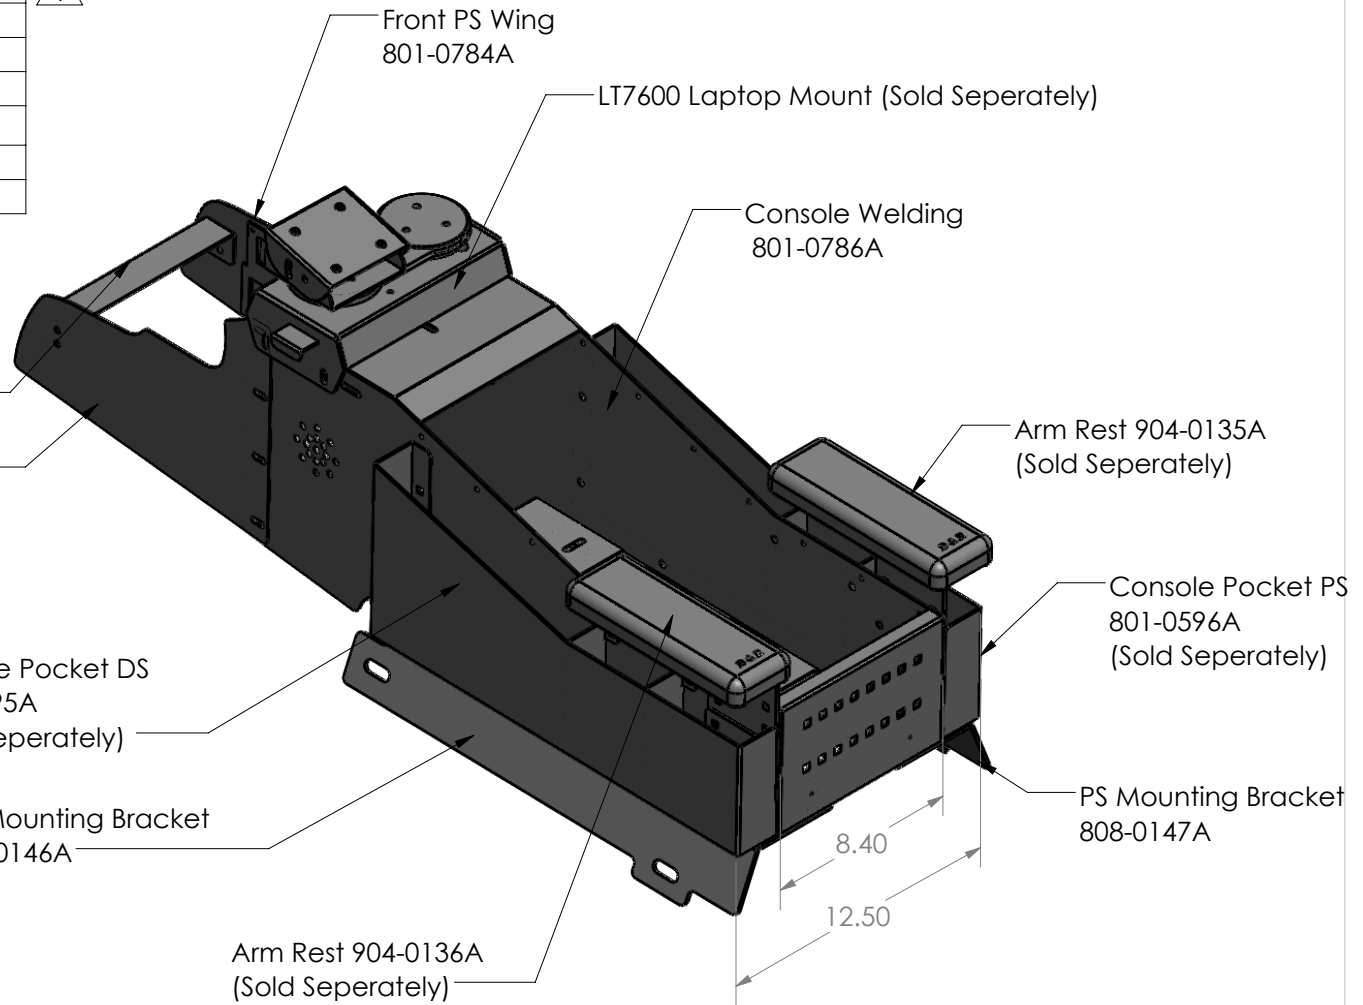

Hardware List

QTY	DESCRIPTION	PART NUMBER
4	M12 x 1.75 x 20	401-3056
4	1/4-20 x 3/4" Carriage Bolt	401-0043
4	1/4 Flat Washer	403-0005A
4	1/4-20 Nyloc Nut	422-0009
12	#10-32 x 3/8" RD Comb	401-0017
12	#10 Lock Washer	403-0010
12	#10 Flat Washer	403-0007A

REV.	DESCRIPTION	NCR	DCR	BY	DATE	APPROVED
1	Updated hardware from M10 to M12	415		EB	25OCT21	AD

DRAWN	NAME	DATE	DandR ELECTRONICS CO., LTD.		DANDR-ANSI-A REV2 APRIL 1, 2009	SIZE A
EB	EB	07APR21	Path: M:\MECH_DATA\901 Consoles\901-0174A New 2021 Tahoe Console\ File: 901-0174A Date: November 25, 2021 2:16:27 PM			
CHECKED	AD	07APR21	DESCRIPTION: 2021 Gen 1 Chevy Tahoe Console			
THE INFORMATION CONTAINED WITHIN THIS DRAWING IS PROPRIETARY AND CONFIDENTIAL. AND IS THE SOLE PROPERTY OF DandR ELECTRONICS CO. LTD. IT MAY NOT BE REPRODUCED AT WHOLE OR IN PART WITHOUT THE WRITTEN PERMISSION OF DandR ELECTRONICS CO. LTD.			MFG. NO. 901-0174A	CATALOG. NO. XXX		
			USED ON: 9XX-XXXX			SHEET 1 OF 1
FINISH BMW			MATERIAL 0.075" CRS		REV. 1	