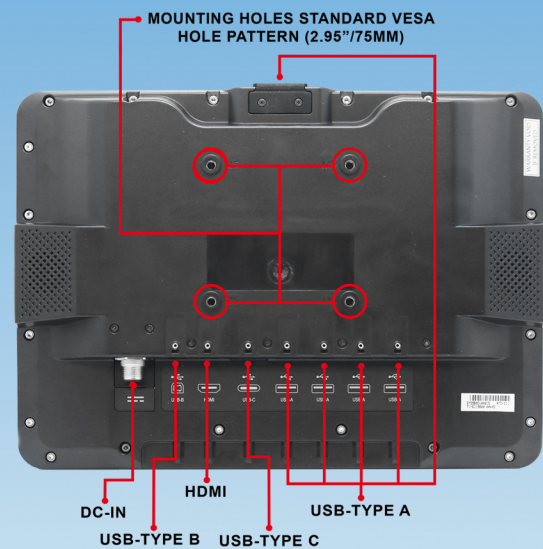

Dovetail RUGGED TOUCH DISPLAY

www.dandrelectronics.com

KEY FEATURES:

ENABLE DEX IN TWO WAYS. THROUGH A USB TYPE C CONNECTION AND/OR THROUGH AN HDMI CONNECTION FROM THE MONITOR TO THE DOVETAIL BREAKOUT BOX

LARGE 12.25"/311.15 MM HD 1080P, 1200 NIT TOUCH DISPLAY

PHYSICAL KEYS TO EASILY ADJUST BRIGHTNESS/ VOLUME

AMBIENT SENSOR TO ADJUST BRIGHTNESS AUTOMATICALLY

OPTIMIZED AUDIO EXPERIENCE WITH TWO 3.0W INTEGRATED SPEAKER

MIL SPEC RATING: MIL-810G, WITH OPERATING TEMPERATURE -20°C =/-4°F TO +60°C/140°F

Dovetail TECHNICAL SPECS.

		RuggON MP Version
Display	Size	11.6"
	Resolution	1920 (H) *RGB* 1080 (V)
	Brightness	1000nits
	Contrast Ratio	900 :1 Typ.
	Response time	25 ms (50ms max)
	Color Depth	
	View Angle	85/85/85/85 (80/80/80/80 min)
	Operation Temperature	-20~70
Touch	Type	P-CAP
	#of Points	Multi-Point
	CG	True-Flat
	Optional Coating	AF/AR
Power Input	Voltage	12V
	Connector	DC Jack w/ screw
Video input	HDMI 1.4	X1
	USB Type C	x1
External I/O	USB Type A	USB 2.0 x1 (upward with cover) USB 2.0 x4 (downward)
	USB Type B	x1
Button	Physical	Total x7
		Auto dimming on/off x1 Brightness x2 Black out x1 Volumex1
Others	Speaker	3W x2
	Ambient Light Sensor	Yes
	Mounting	VESA 75 (* M5 screw hole)
	Accessories (Optional)	Cable lock bracket
System Environmental Spec	Shock/ Vibration	MIL-810G
Outlook	Operation Temperature	-20 ~60
	Dimension	332x 268x 43 (mm)
	Material	Plastic