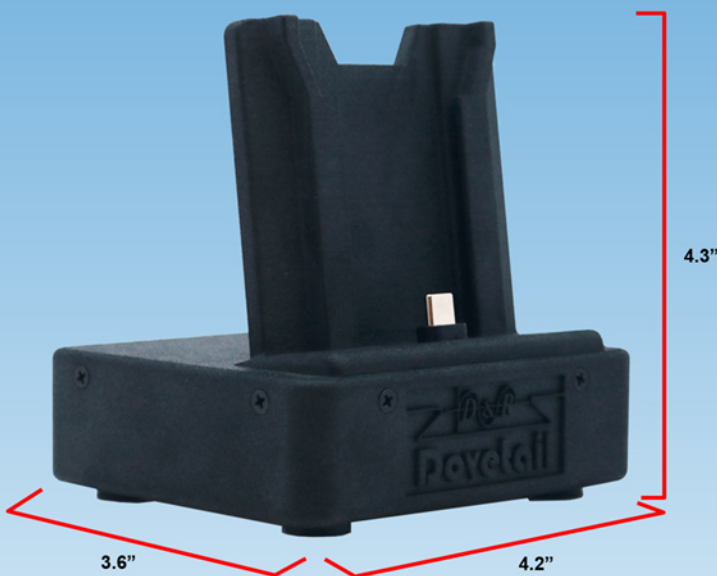

A MOUNTING SOLUTION THAT ENABLES DOCKING VARIOUS MODELS OF GALAXY SMARTPHONES, WITHOUT MODIFICATIONS

CONNECT UP TO SIX USB ACCESSORIES AND A MONITOR

PROVIDES CHARGING TO SMARTPHONES

Dovetail DESKTOP DOCKING SOLUTION

ENJOY A VIVID VIDEO EXPERIENCE

HD+, FHD, AND WQ HD RESOLUTIONS

CHANGE THE DEFAULT SPEAKERS FROM YOUR MOBILE DEVICE TO A MONITOR, OR OTHER AUDIO DEVICES

HOUSES THE SAMSUNG MULTI-PORT ADAPTOR, WHICH HAS PORTS FOR HDMI OUT, POWER IN, USB 2.0, USB 3.0, AND ETHERNET

ALLOWS FOR DUAL SCREEN DISPLAY

Dovetail PHONE CASES

FOR SAMSUNG GALAXY LINE

N9

N10+

S9

S10

S20Fe